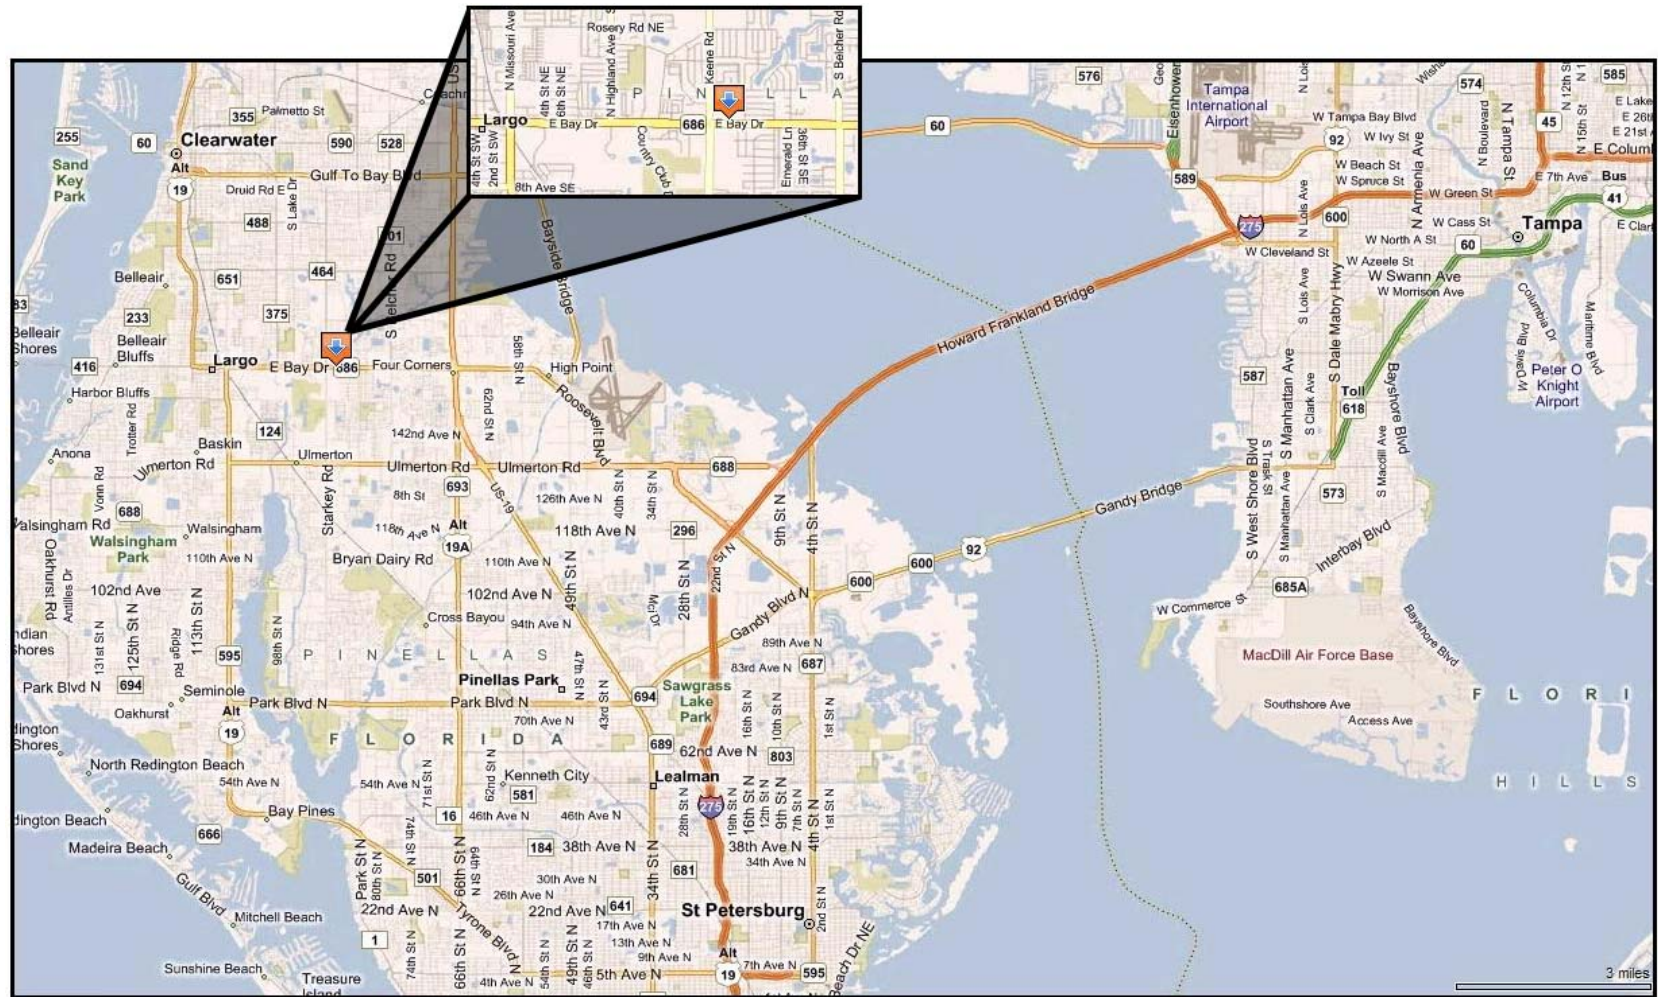

MATTERESS FIRM - TAMPA BAY

2650 EAST BAY DRIVE • LARGO, FLORIDA 33771

Mattress Firm - Corporate

Largo, Pinellas County, Fl

CONTACT:

Name: Christian Yepes

Phone: 727-536-8686

Fax: 727-536-4356

Email: christian@belleairgroup.com

LOCATION MAP

PHONE: 727-871-2767 • FAX: 727-536-4356 • Belleair Development Group